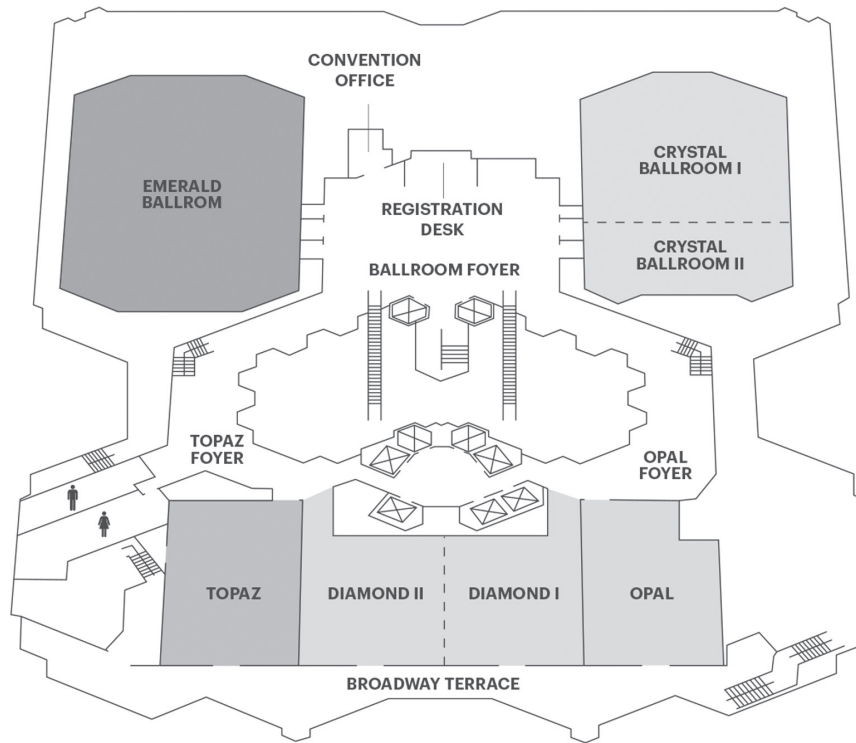

Westin San Diego

LEVEL 2