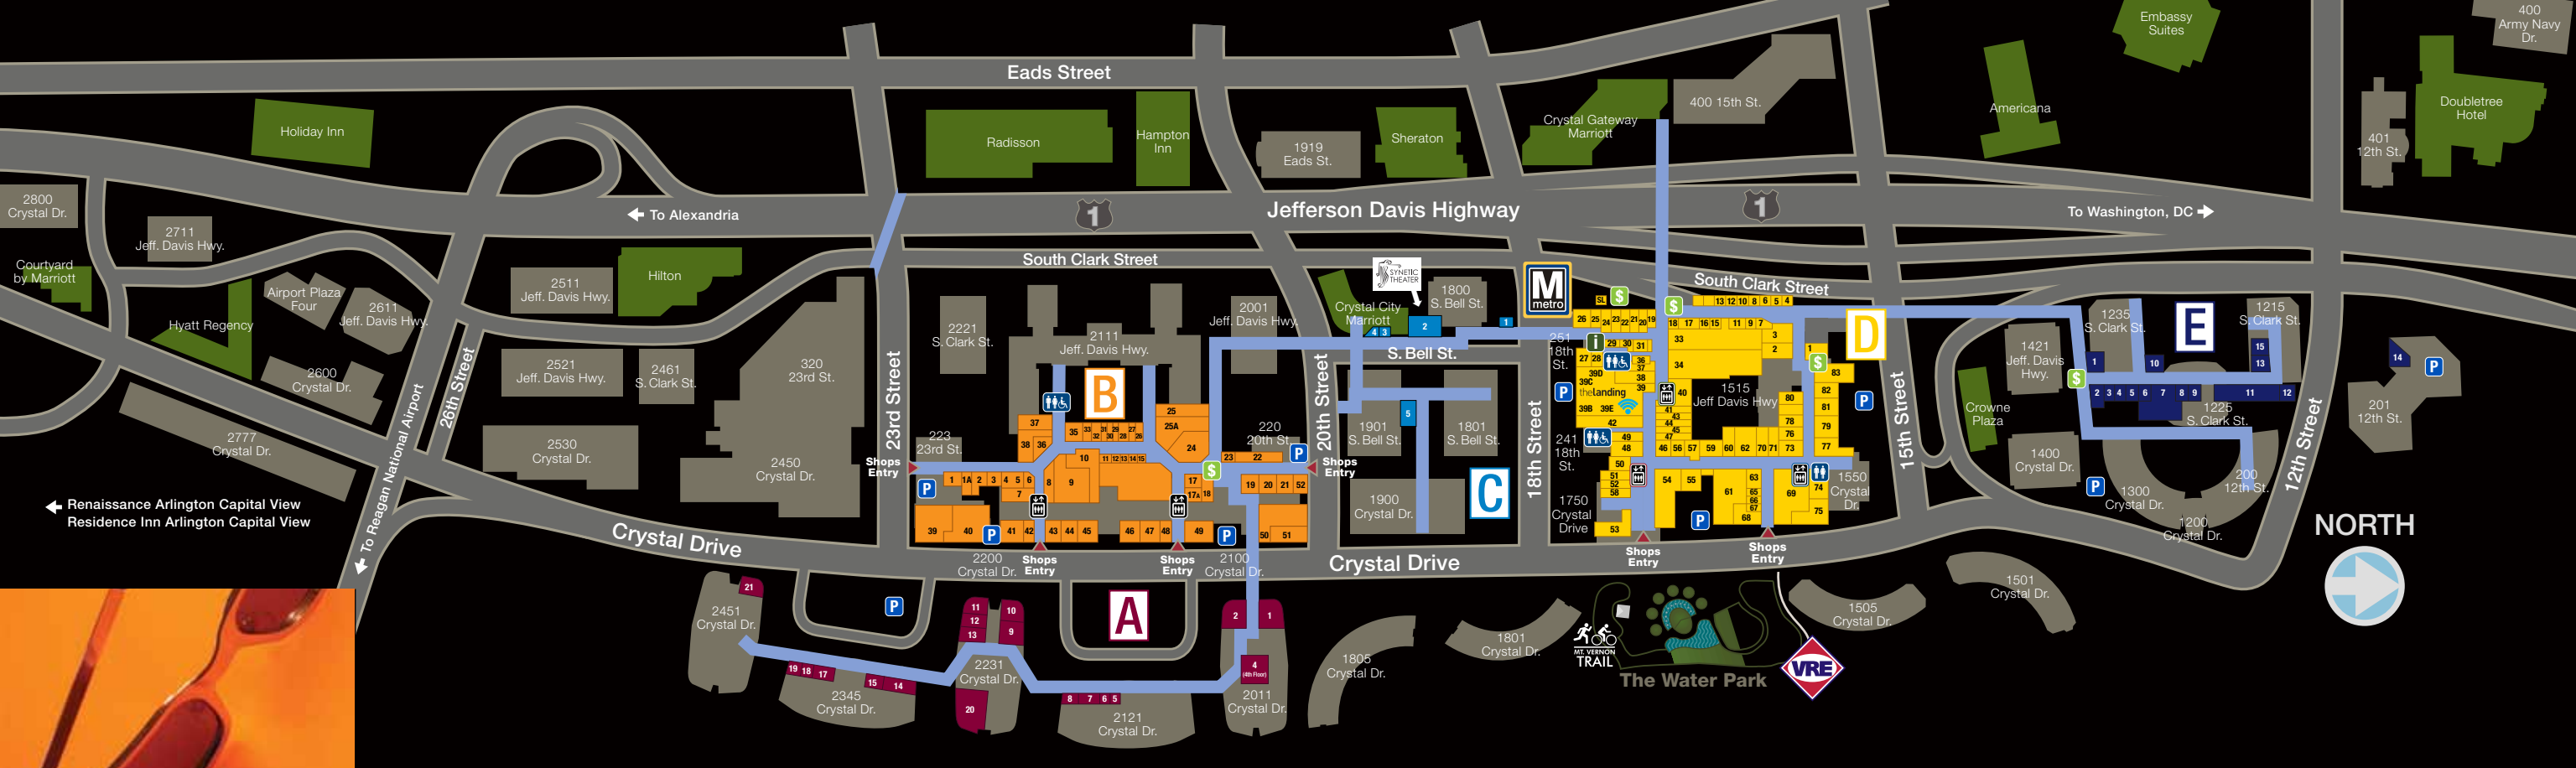

Getting to Crystal City

Crystal City is located in Arlington, Virginia, just off Jefferson Davis Highway, along Crystal Drive between 12th and 23rd Streets, five minutes from downtown Washington, DC, Old Town and Reagan National Airport.

legend

- A Shops at Crystal Park
- B Shops at 2100 Crystal Drive
- C Shops at the Mall
- D Shops at 1750 Crystal Drive
- E Shops at the Gateway
- Hotel Accommodations
- Interior Pedestrian Concourse
- ▲ Entrance/Exit
- ♿ Restroom
- ♿ Accessible Restroom
- \$ ATM
- E Elevators
- 📶 Free WiFi Hot Spot
- i Information
- P Parking